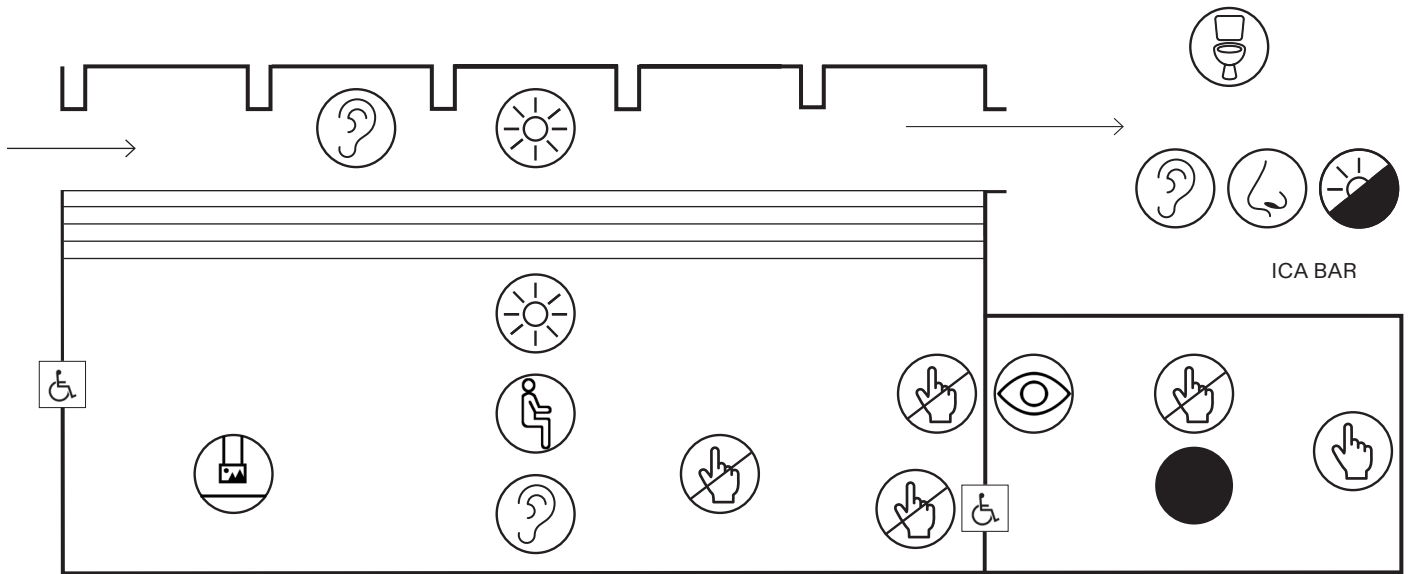

# SENSORY MAP

THE RED SUN IS HIGH, THE BLUE LOW  
GRAY WIELEBINSKI

Please only touch: The sofas and interactive touchscreen

Bright Areas

Do Not Touch

Noisy Areas

Touch

Strong Smells

Look

Bright in Day-Time  
Dark in Night-Time

Sit

Low Hanging Artwork

Toilet